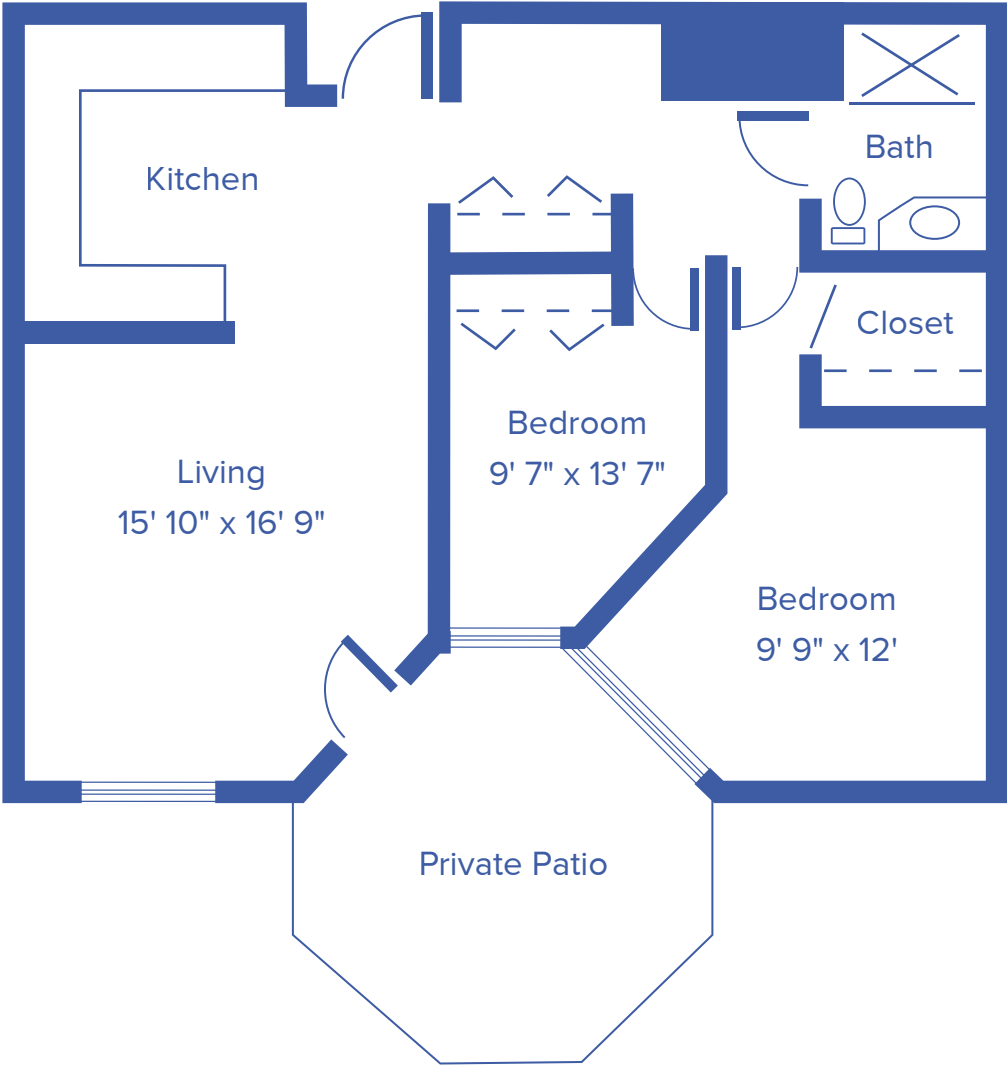

LARGE TWO-BEDROOM APARTMENT

895 SQUARE FEET

Floor plans may vary slightly and are not to scale.

200 CAMPUS DRIVE, DODGE CITY, KS • WWW.MANOROF THEPLAINS.ORG