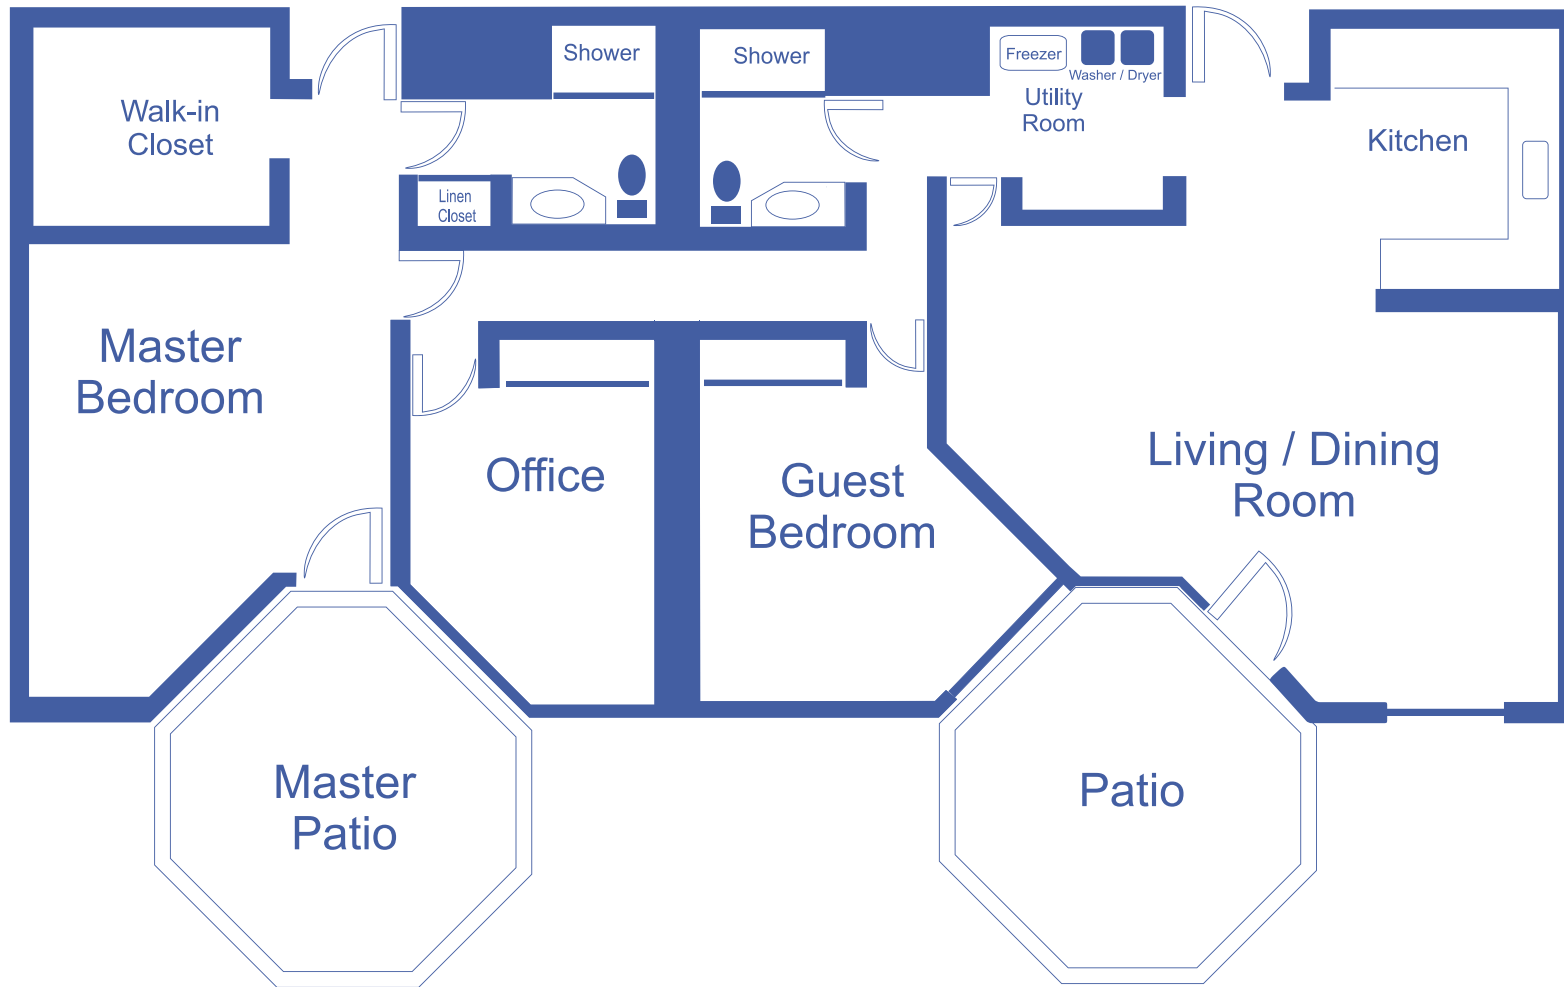

# EXECUTIVE SUITE B

1,520 SQUARE FEET

Floor plans may vary slightly and are not to scale.

200 CAMPUS DRIVE, DODGE CITY, KS • [WWW.MANOROFTHEPLAINS.ORG](http://WWW.MANOROFTHEPLAINS.ORG)