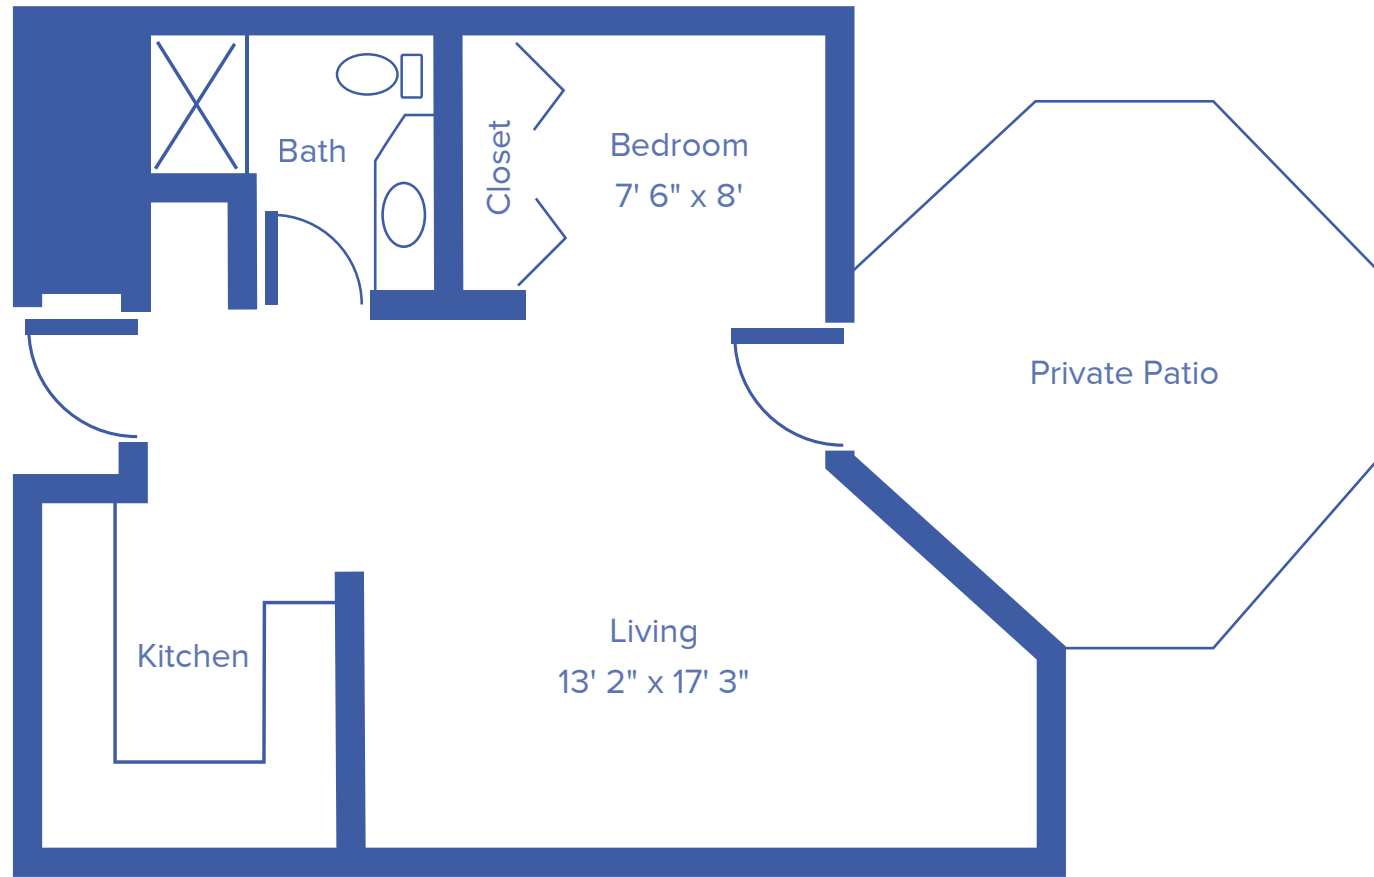

STUDIO APARTMENT

532 SQUARE FEET

Floor plans may vary slightly and are not to scale.

200 CAMPUS DRIVE, DODGE CITY, KS • WWW.MANOROF THEPLAINS.ORG