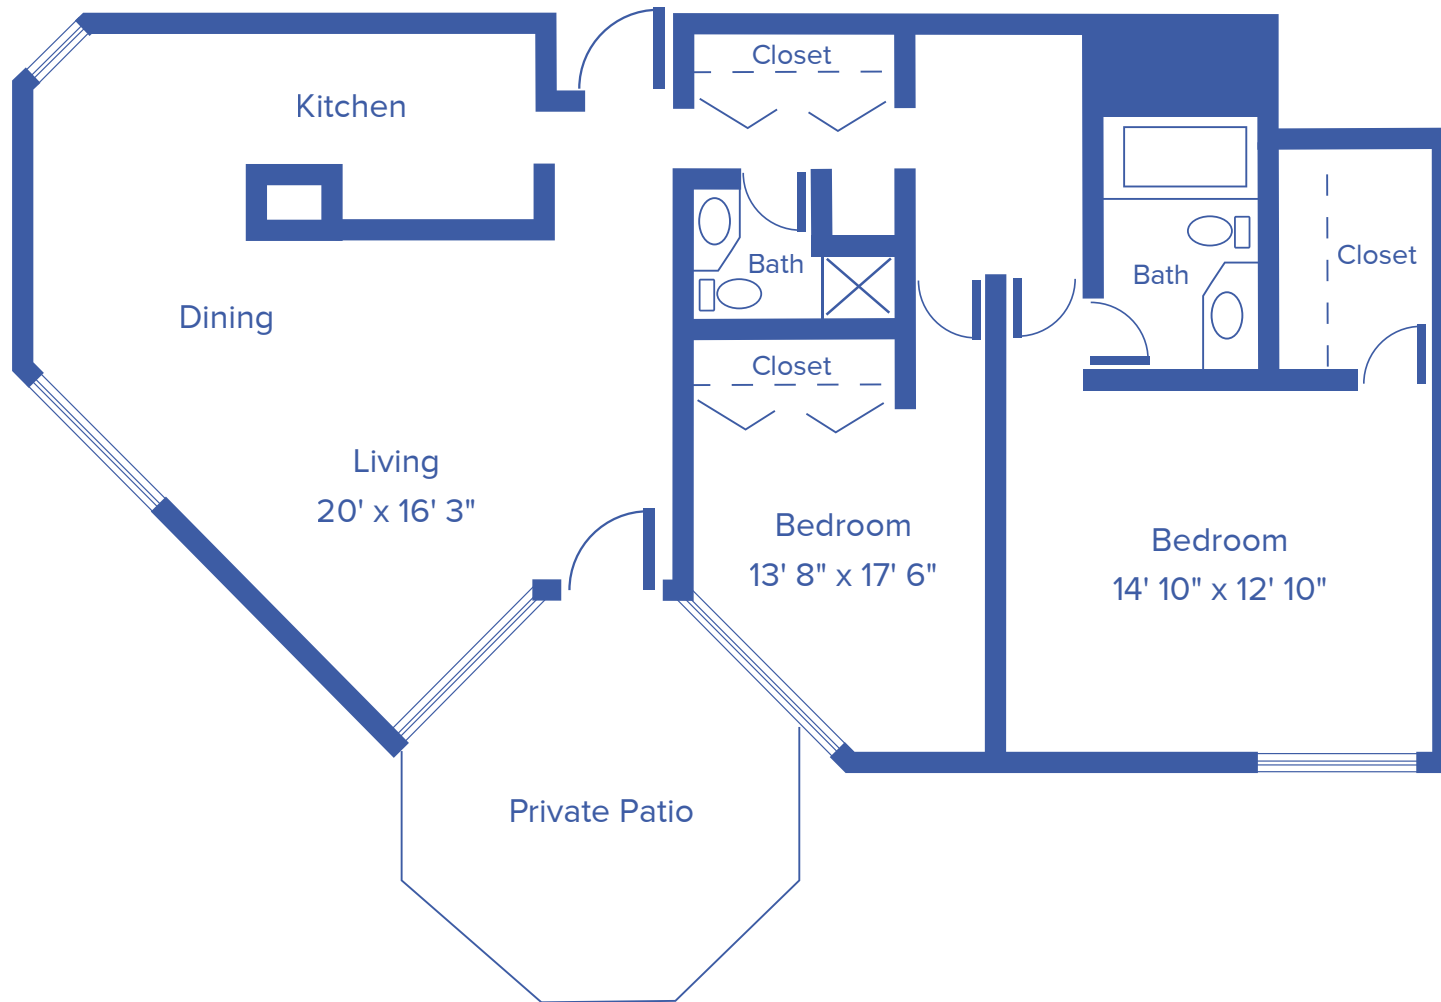

TWO-BEDROOM DELUXE APARTMENT

1,186 SQUARE FEET

Floor plans may vary slightly and are not to scale.

200 CAMPUS DRIVE, DODGE CITY, KS • WWW.MANOROF THEPLAINS.ORG