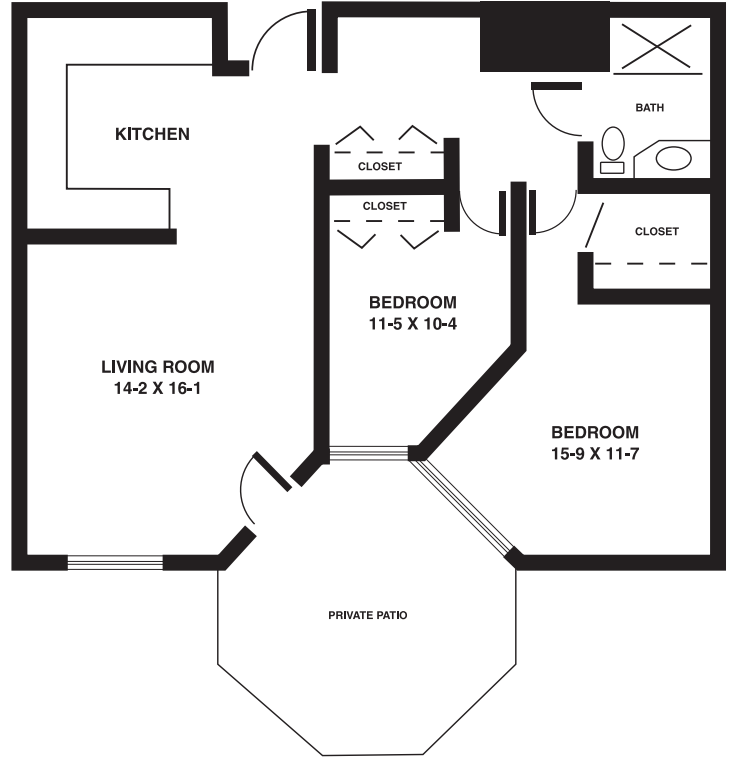

Independent Living Apartments

Model A Two-Bedroom - 855 Sq. Ft.

Model B Two-Bedroom - 895 Sq. Ft.

Model C Two-Bedroom - 1186 Sq. Ft.