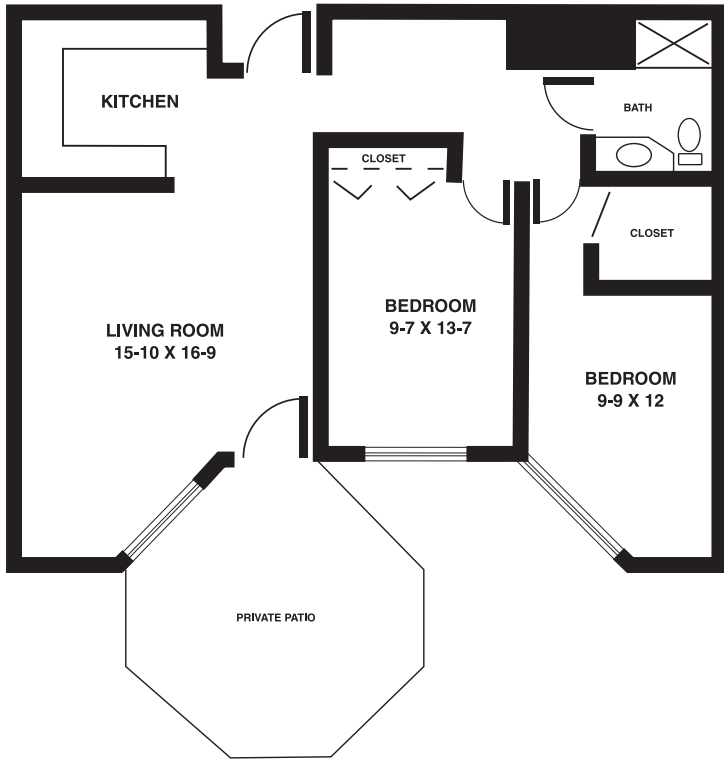

Independent Living Apartments

Model A Two-Bedroom - 855 Sq. Ft.

Model B Two-Bedroom - 895 Sq. Ft.

Model C Two-Bedroom - 1186 Sq. Ft.