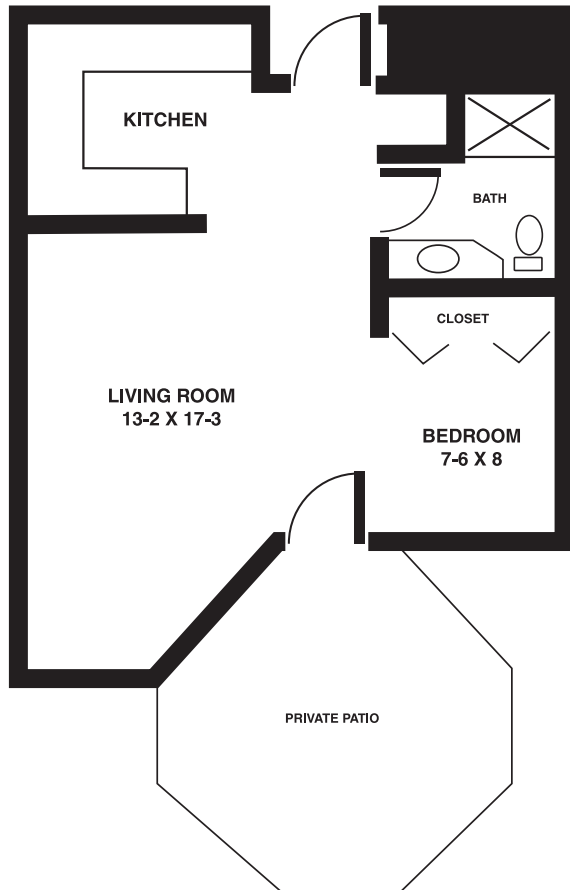

# Independent Living Apartments

Studio - 532 Sq. Ft.

One-Bedroom - 625 Sq. Ft.